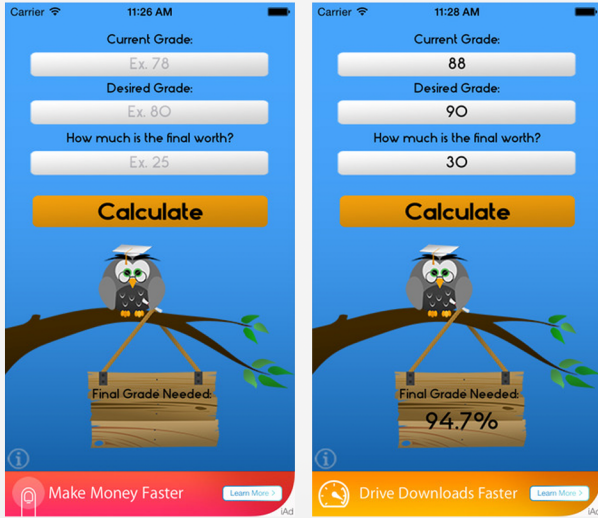

Grade Owl

Grade Owl allows students to input their current grade, their desired grade, and the worth of their final exam to see the final grade needed to achieve their desired grade.

Currently available for download and rated five stars on the iOS App Store.

RWO Insurance App

Provides assistance and information to current customers of Raley, Watts & O'Neill Insurance.

Includes contact information and directions to offices, as well as claims assistance information.

Allows RWO to stay connected with clients through up to date posts displayed in the app.

Concentrate

Concentrate automates the task of keeping track of study session times. The app uses the LSU Study Cycle guidelines to create three distinct study sessions of varying intensity.

Tracks how much the user has studied each week and presents the data in a chart.