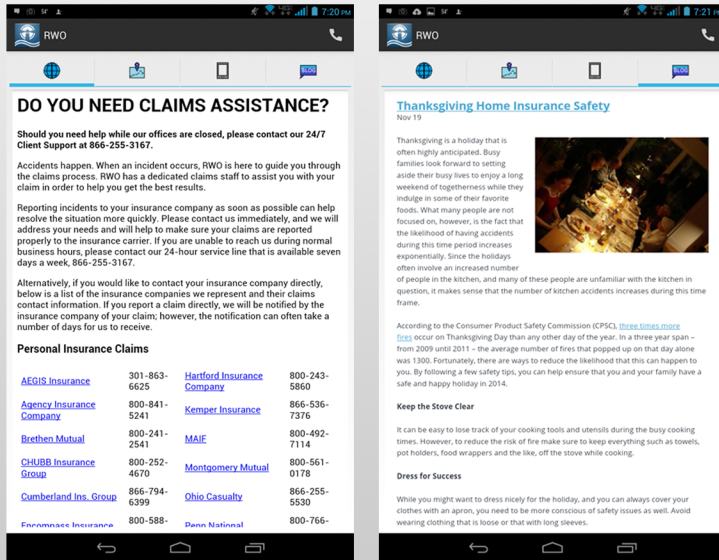

Grade Owl

Grade Owl allows students to input their current grade, their desired grade, and the worth of their final exam to see the final grade needed to achieve their desired grade.

Currently available for download and rated five stars on the iOS App Store.

RWO Insurance App

Provides assistance and information to current customers of Raley, Watts & O'Neill Insurance.

Includes contact information and directions to offices, as well as claims assistance information.

Allows RWO to stay connected with clients through up to date posts displayed in the app.

Concentrate

Concentrate automates the task of keeping track of study session times. The app uses the LSU Study Cycle guidelines to create three distinct study sessions of varying intensity.

Tracks how much the user has studied each week and presents the data in a chart.