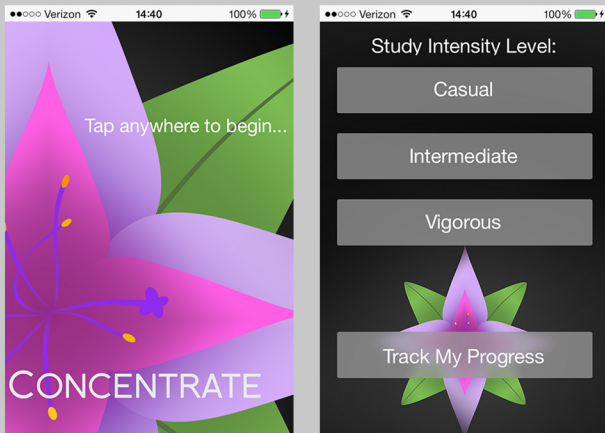

Grade Owl

Grade Owl allows students to input their current grade, their desired grade, and the worth of their final exam to see the final grade needed to achieve their desired grade.

Currently available for download and rated five stars on the iOS App Store.

RWO Insurance App

Provides assistance and information to current customers of Raley, Watts & O'Neill Insurance.

Includes contact information and directions to offices, as well as claims assistance information.

Allows RWO to stay connected with clients through up to date posts displayed in the app.

Concentrate

Concentrate automates the task of keeping track of study session times. The app uses the LSU Study Cycle guidelines to create three distinct study sessions of varying intensity.

Tracks how much the user has studied each week and presents the data in a chart.